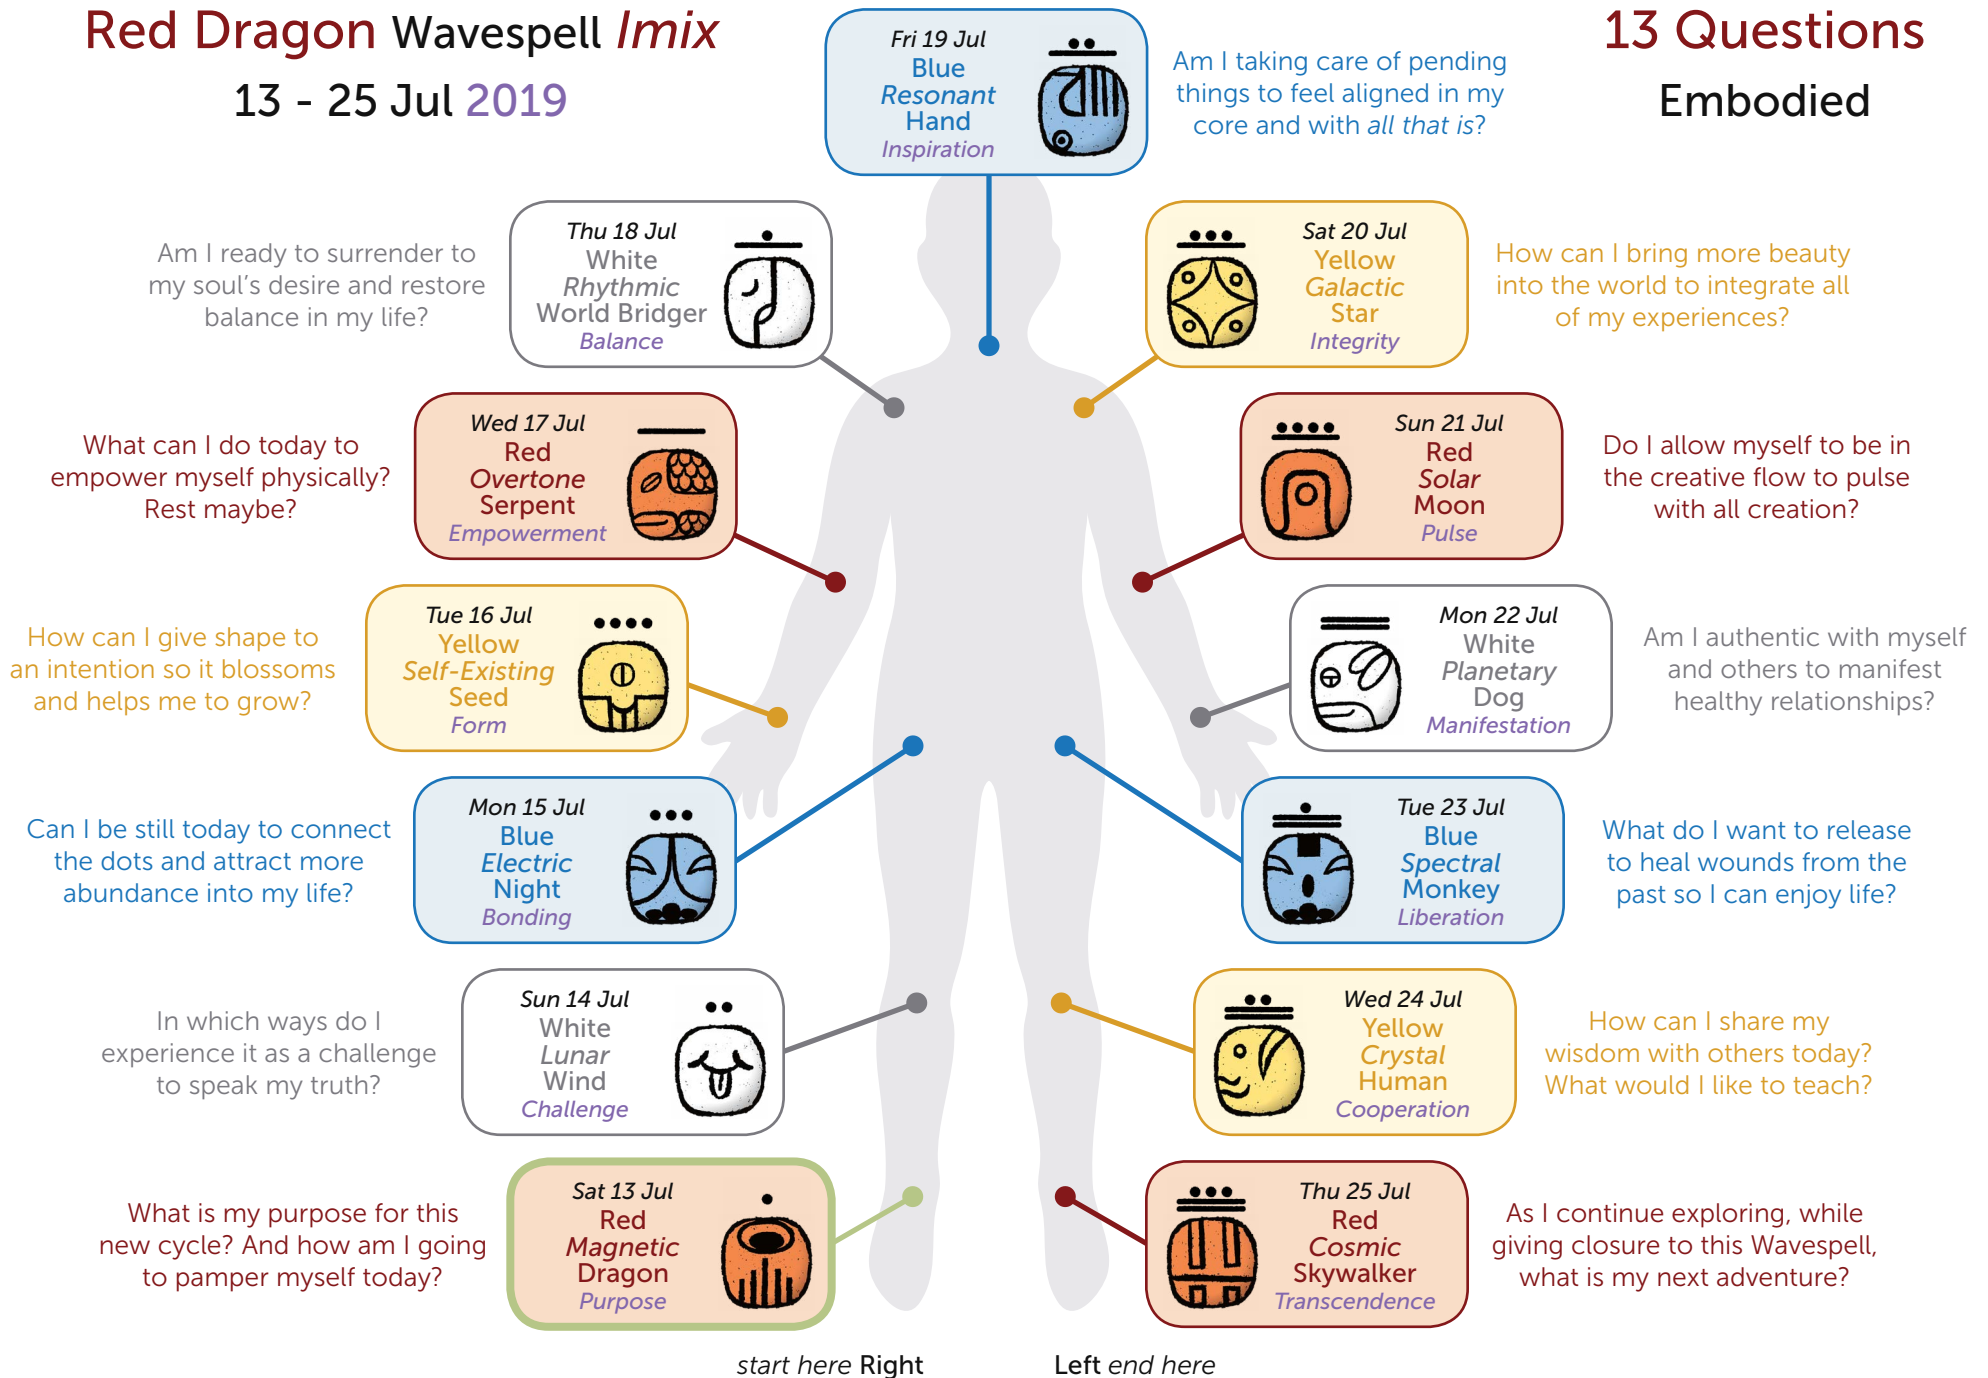

Red Dragon Wavespell *Imix*

13 - 25 Jul 2019

13 Questions Embodied

Fri 19 Jul
Blue
Resonant
Hand
Inspiration

Am I taking care of pending things to feel aligned in my core and with all that is?

Thu 18 Jul
White
Rhythmic
World Bridger
Balance

Am I ready to surrender to my soul's desire and restore balance in my life?

Sat 20 Jul
Yellow
Galactic
Star
Integrity

How can I bring more beauty into the world to integrate all of my experiences?

Wed 17 Jul
Red
Overtone
Serpent
Empowerment

What can I do today to empower myself physically? Rest maybe?

Sun 21 Jul
Red
Solar
Moon
Pulse

Do I allow myself to be in the creative flow to pulse with all creation?

Tue 16 Jul
Yellow
Self-Existing
Seed
Form

How can I give shape to an intention so it blossoms and helps me to grow?

Mon 22 Jul
White
Planetary
Dog
Manifestation

Am I authentic with myself and others to manifest healthy relationships?

Mon 15 Jul
Blue
Electric
Night
Bonding

Can I be still today to connect the dots and attract more abundance into my life?

Tue 23 Jul
Blue
Spectral
Monkey
Liberation

What do I want to release to heal wounds from the past so I can enjoy life?

Sun 14 Jul
White
Lunar
Wind
Challenge

In which ways do I experience it as a challenge to speak my truth?

Wed 24 Jul
Yellow
Crystal
Human
Cooperation

How can I share my wisdom with others today? What would I like to teach?

Sat 13 Jul
Red
Magnetic
Dragon
Purpose

What is my purpose for this new cycle? And how am I going to pamper myself today?

Thu 25 Jul
Red
Cosmic
Skywalker
Transcendence

As I continue exploring, while giving closure to this Wavespell, what is my next adventure?